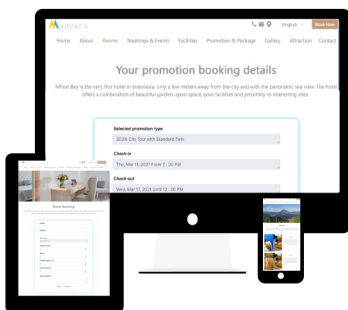

Embedded Internet of Things

Enjoy fast, reliable and long-lasting performance at affordable cost with embedded internet of things technology.

MightyFast Hotel Website Builder

MightyFast Hotel Website Builder is a professional website builder service for hotels to establish a strong web presence. It allows hotels to adopt a distinctive premium look to make their attractions, facilities and offerings stand out. The completed website is user-friendly and straightforward to maintain, even for users with no prior experience. It also allows guests to view room listings and provides integrated support for booking.

MightyFast Kiosk

MightyFast Kiosk is a compact AI-powered digital concierge that enhances guest experiences through faster, safer and secure self check-in and self check-out. Facial recognition and 100% accuracy optical character recognition technology allows the kiosk to automatically verify guest identities. MightyFast Kiosk's in-built temperature screening function and Touch0 design further safeguard guests, while data encryption capabilities and data diodes help prevent data leakage and protect guest privacy.