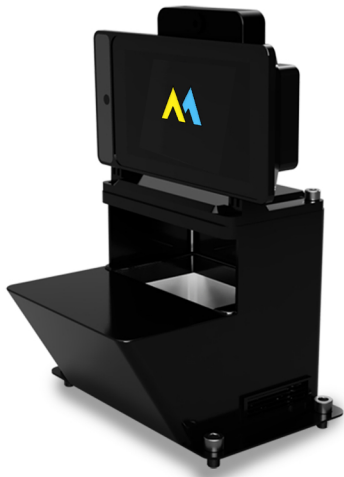

Embedded Internet of Things

Enjoy fast, reliable and long-lasting performance at affordable cost with embedded internet of things technology.

MightyFast Hotel Website Builder

MightyFast Hotel Website Builder is a professional website builder service for hotels to establish a strong web presence. It allows hotels to adopt a distinctive premium look to make their attractions, facilities and offerings stand out. The completed website is user-friendly and straightforward to maintain, even for users with no prior experience. It also allows guests to view room listings and provides integrated support for booking.

MightyFast Kiosk

MightyFast Kiosk is a compact AI-powered digital concierge that enhances guest experiences through faster, safer and secure self check-in and self check-out. Facial recognition and 100% accuracy optical character recognition technology allows the kiosk to automatically verify guest identities. MightyFast Kiosk's in-built temperature screening function and Touch0 design further safeguard guests, while data encryption capabilities and data diodes help prevent data leakage and protect guest privacy.

MightyFast E-Lock

MightyFast E-Lock is a keypad access control system that allows guests and staff to avoid the hassle of physical keys or cards. MightyFast E-lock can be easily installed on most doors without having to remove existing lock mechanisms. Additionally, room PINs selected upon guest self check-in using MightyFast Kiosk are automatically synchronized with MightyFast E-lock through Wi-Fi.